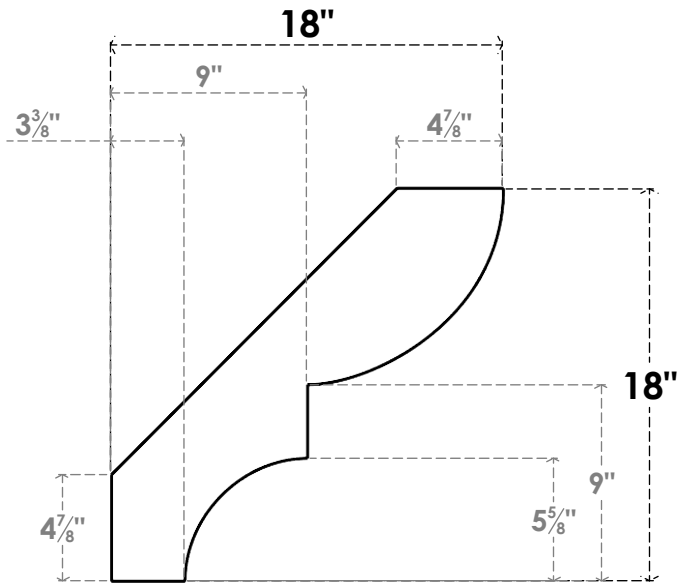

ITEM NUMBER: BRCPO050X18000X18000RID

5"W X 18"D X 18"H RIDGEWOOD ARCHITECTURAL GRADE PVC OPEN BRACE

SIDE PROFILE

FRONT PROFILE

ISOMETRIC

EKENA MILLWORK
2300 WEST MAIN ST.
CLARKSVILLE, TX 75426
TOLL FREE: 866-607-0453
WWW.EKENAMILLWORK.COM