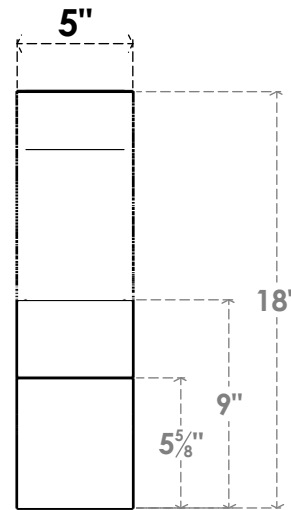

ITEM NUMBER: BRCPO050X18000X18000RID

5"W X 18"D X 18"H RIDGEWOOD ARCHITECTURAL GRADE PVC OPEN BRACE

SIDE PROFILE

FRONT PROFILE

ISOMETRIC

EKENA MILLWORK
2300 WEST MAIN ST.
CLARKSVILLE, TX 75426
TOLL FREE: 866-607-0453
WWW.EKENAMILLWORK.COM