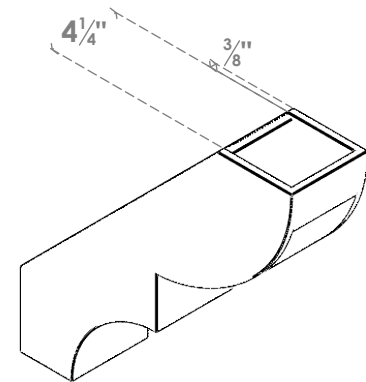

ITEM NUMBER: BRCPO050X18000X18000RID

5"W X 18"D X 18"H RIDGEWOOD ARCHITECTURAL GRADE PVC OPEN BRACE

SIDE PROFILE

FRONT PROFILE

ISOMETRIC

EKENA MILLWORK
2300 WEST MAIN ST.
CLARKSVILLE, TX 75426
TOLL FREE: 866-607-0453
WWW.EKENAMILLWORK.COM